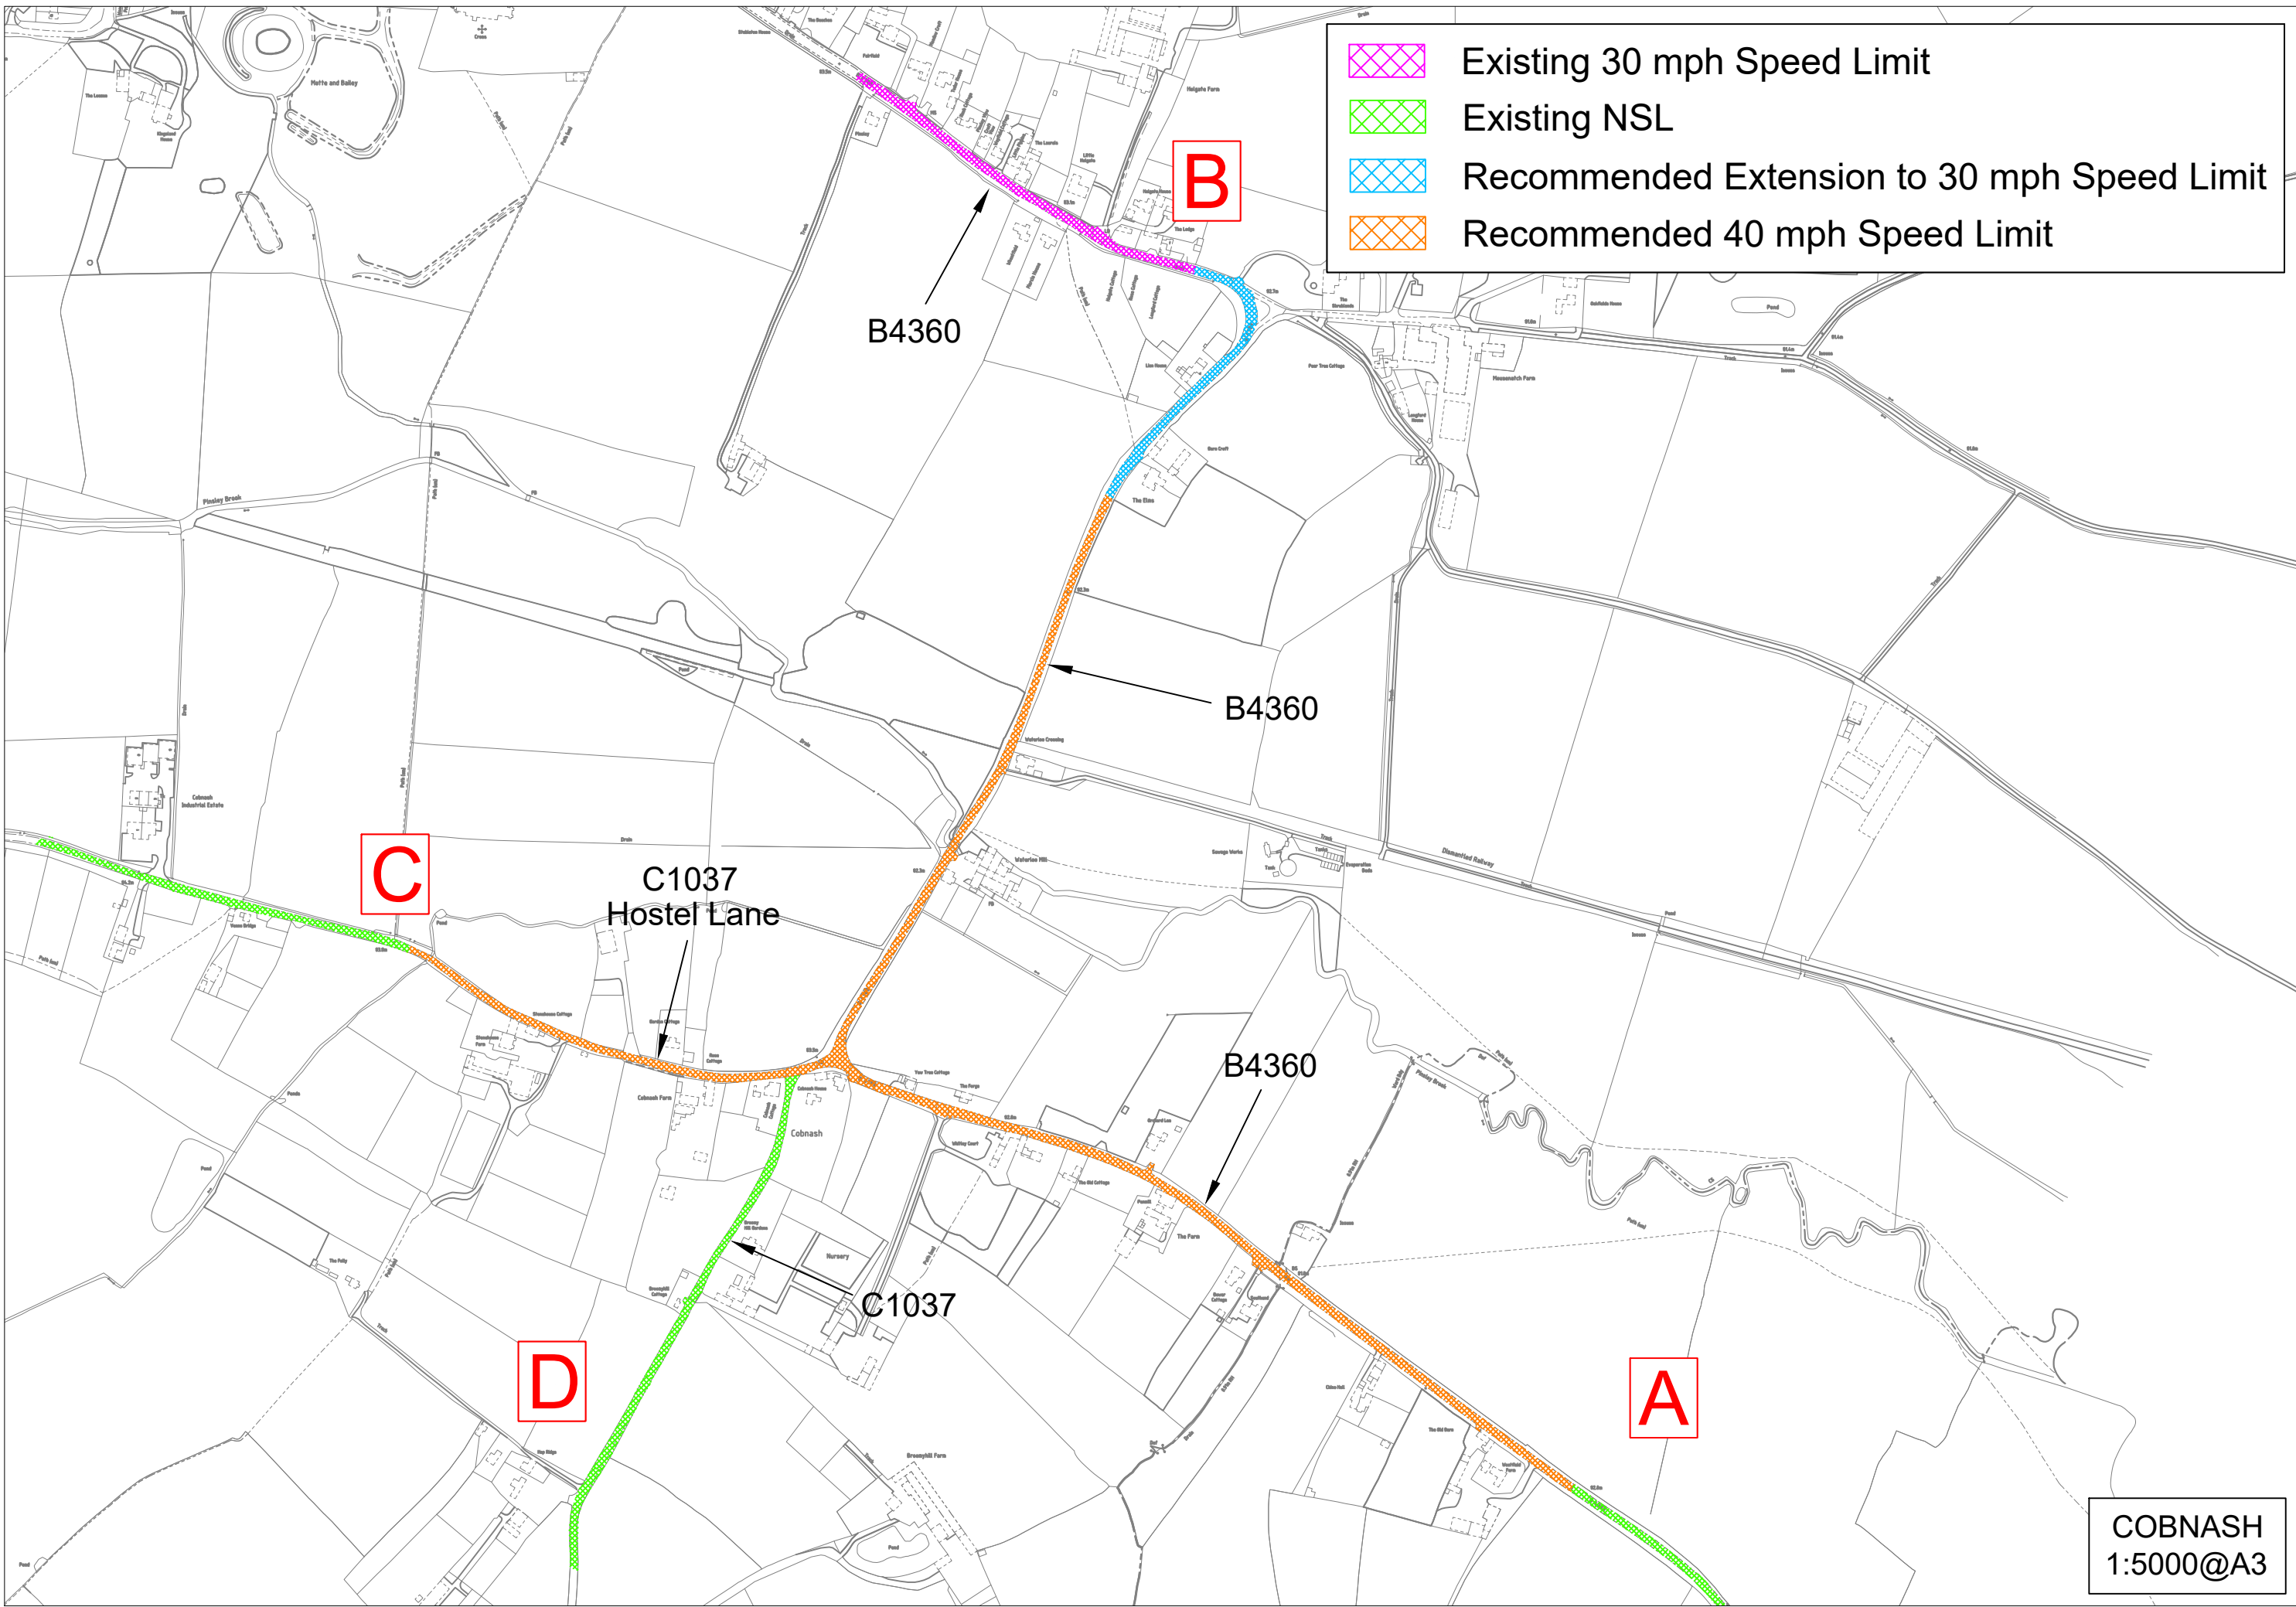

-  Existing 30 mph Speed Limit
-  Existing NSL
-  Recommended Extension to 30 mph Speed Limit
-  Recommended 40 mph Speed Limit

**B4360
North Road**

C1039

**B4360
North Road**

C1036

-  Existing 30 mph Speed Limit
-  Existing NSL
-  Recommended Extension to 30 mph Speed Limit
-  Recommended 40 mph Speed Limit

**Kingsland
1:5000@A3**